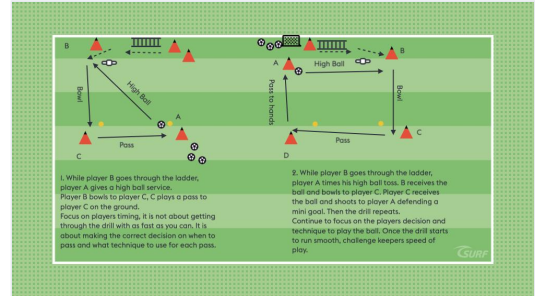

Crossing & Distribution Warmup

Written by Kelin Briones

20 mins 5 players 4 balls 18 yards x 10 yards area

Key Coaching Points

- Decision Making
-

Crossing & Distribution

Written by Kelin Briones

20 mins 4 players 10 balls 18 yards by 36 yards area

Key Coaching Points

- Starting Position
- Reactions

Crossing & Distribution into space

Written by Kelin Briones

20 mins 4 players 10 balls 25 yards x 50 yards area

Key Coaching Points

- Communication
- Timing