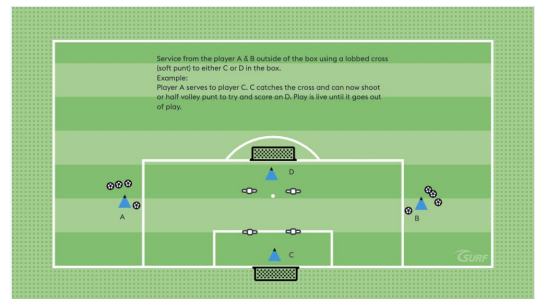

Crossing & Distribution Warmup

Written by Kelin Briones

20 mins 5 players 4 balls 18 yards x 10 yards area

Key Coaching Points

- Decision Making
-

Crossing & Distribution

Written by Kelin Briones

20 mins 4 players 10 balls 18 yards by 36 yards area

Key Coaching Points

- Starting Position
- Reactions

Crossing & Distribution into space

Written by Kelin Briones

20 mins 4 players 10 balls 25 yards x 50 yards area

Key Coaching Points

- Communication
- Timing